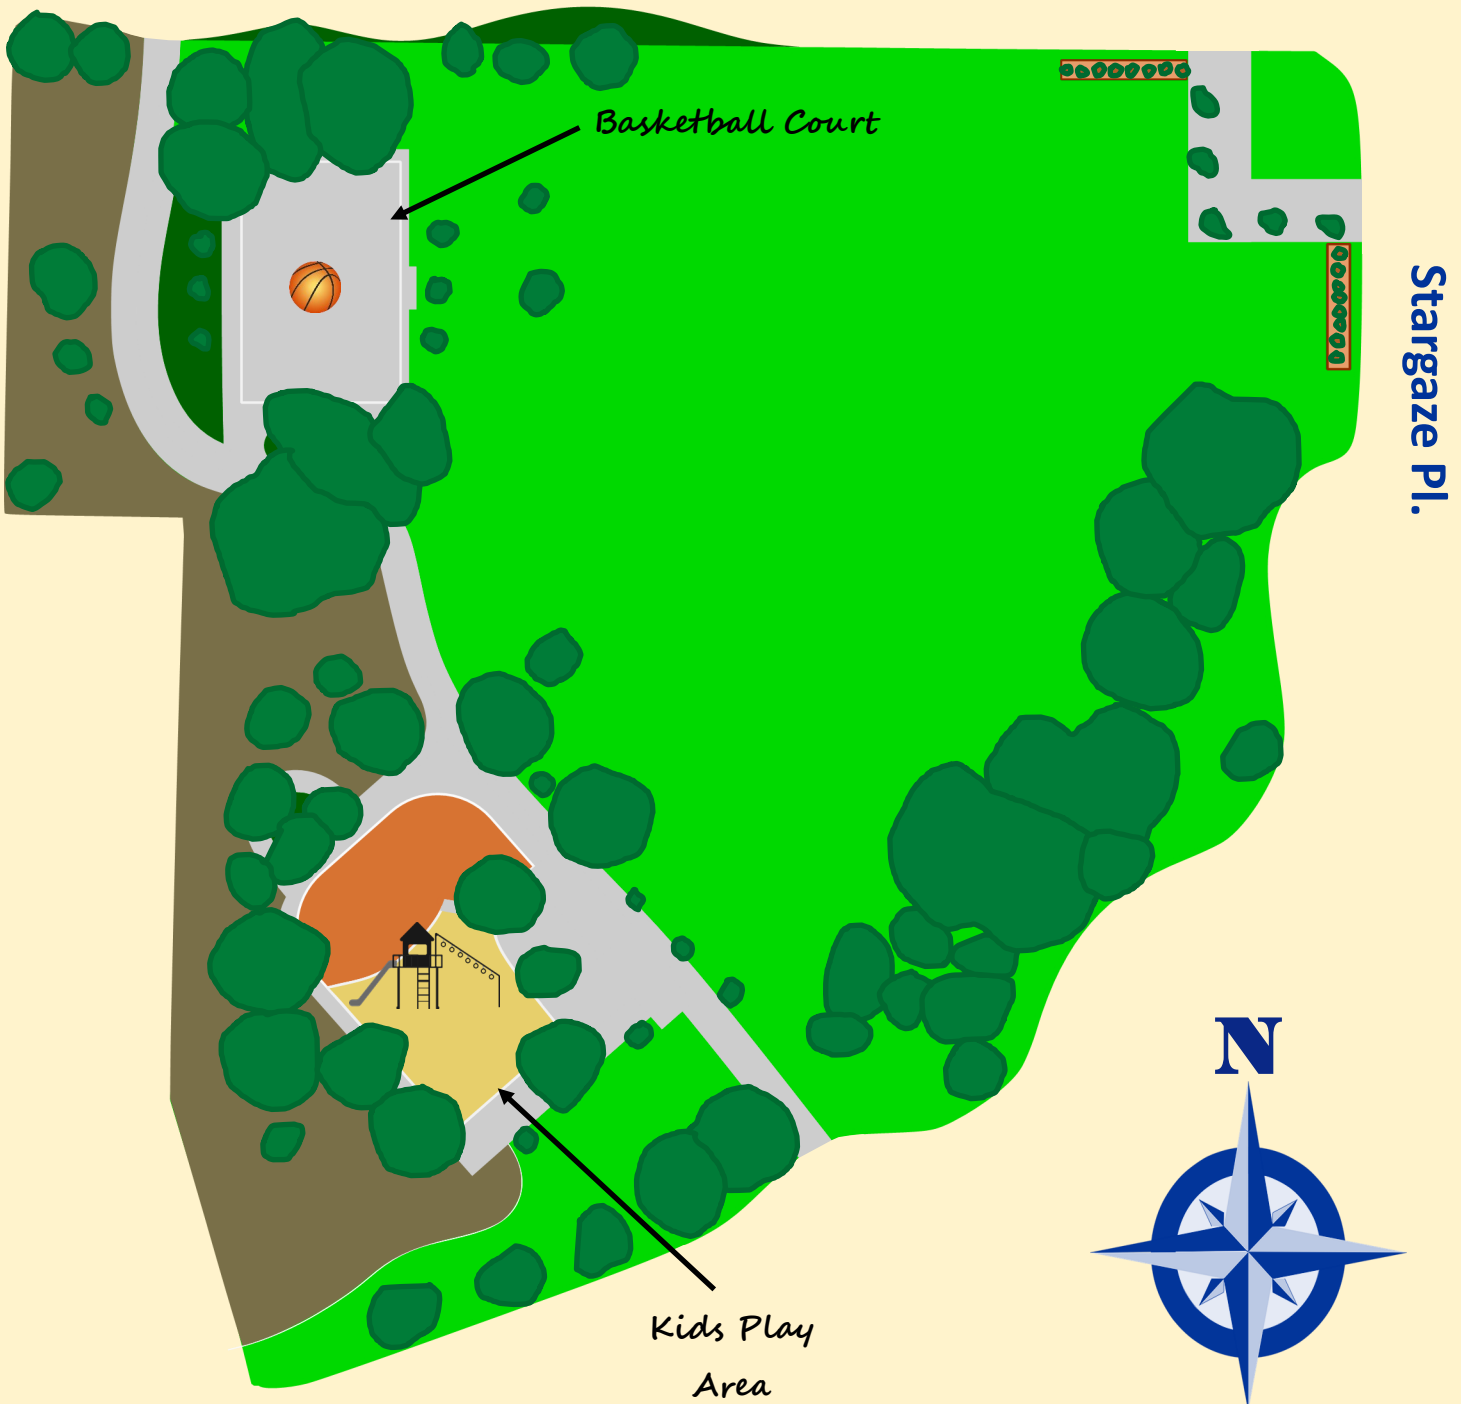

Stargaze Park

355 Stargaze Ave., Simi Valley, CA 93065

Tierra Rejada Rd.

The depiction of the park is an artistic representation and may not be to scale. This rendering is intended to be used as a general reference. Some amenities may be reservable only and/or may be temporarily out of service. Please see park webpages for details.